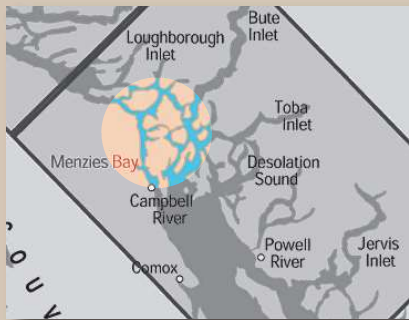

## DISCOVERY ISLANDS LOCATIONS

### Discovery Islands Ports of Call

Blind Channel	Butterfly Bay
Cordero Ch.	Dent Island
Fanny Bay	Fredrick Arm
Nodales Ch.	Okisollo Ch.
Phillips Arm	Sonora Island
Stuart Island	Thurlow Islands

And other points

#### Delivery Address:

**Campbell River Marine  
Terminals**

7990 North Island Hwy.  
Menziess Bay, BC  
(15 km North of Campbell River)

#### Mailing Address:

P.O. Box 451  
Campbell River, BC  
V9W 5C1

**Deadline for delivery of  
freight to CRMT is 16:00  
hours on the day preceding  
the scheduled date of sailing.**